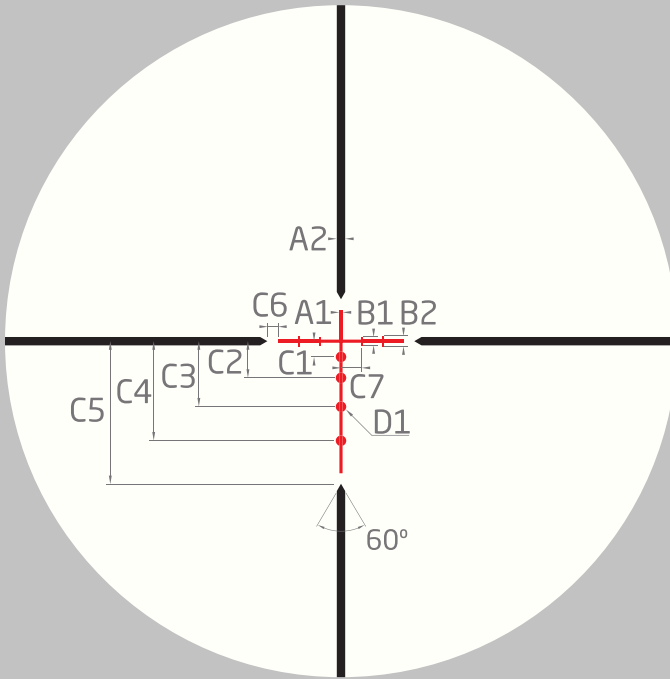

BDC 500 IR Reticle

BDC 500 IR was designed to deliver a high level of precision at extended targets that can be used with today's most popular rifle cartridges.

BDC 500 IR	A1	A2	B1	B2	C1	C2	C3
SUBTENSIONS IN MOA	.3	.8	.8	1	1.5	3.5	6.25
	C4	C5	C6	C7	C8	D1	D2
	9.5	13.6	4	1	2	.0	1